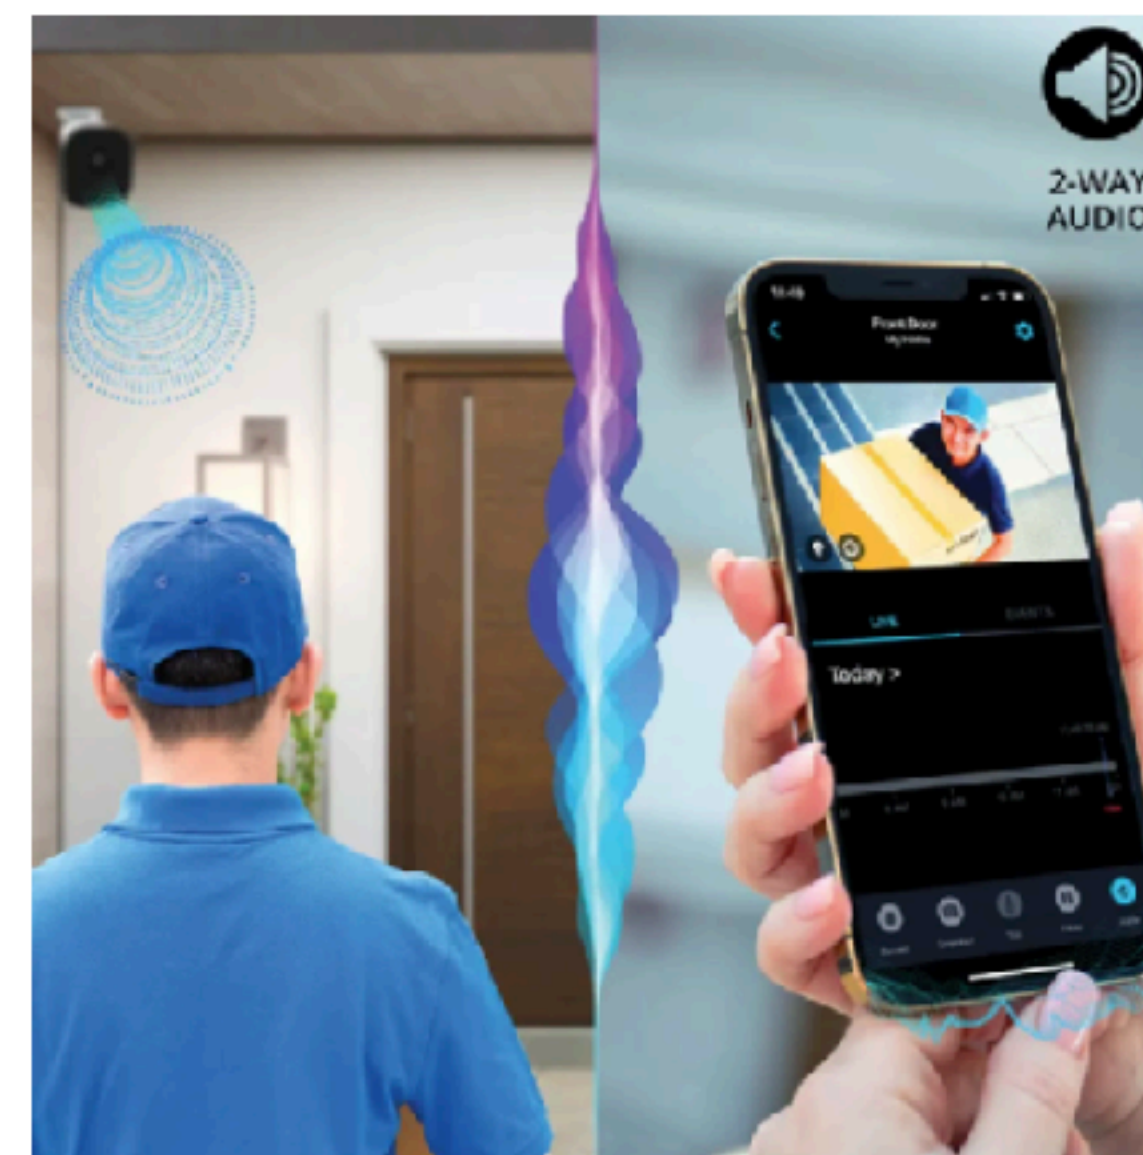

- 8pcs 5MP HD Cam;
- Supports ONVIF;
- Supports 2D/3D noise reduction;
- Advanced H.265 video compression technology
- Ultra-low bit rate
- High-definition image quality
- Intelligent - infrared sensors for day or night - full color multiple modes
- Supports two-way audio
  - Each camera is equipped with mic and speaker for remote two-way communication
- Support P2P, phone alarm push
- Expandable up to 2 Terra-byte of storage