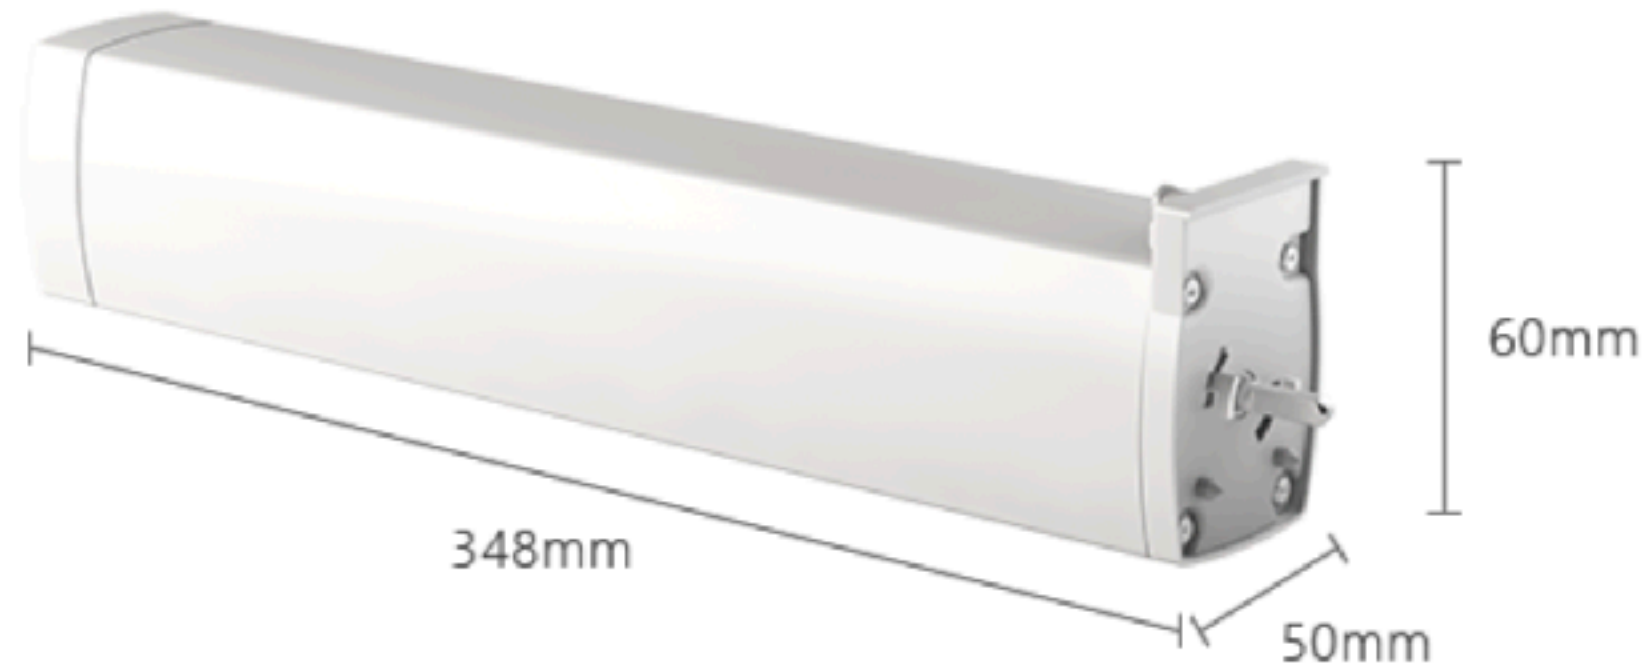

SAM Curtain Motor

Smart Curtain Motor

- -This connects to the motorized curtain track
- -Enables the user to remotely operate the curtains via the SAM mobile app.
  - -Available via iOS and Android
  - -Available via Google Assistant and Amazon Alexa for voice assisted access.

Product parameters

Dimensions: 348*60*50 (mm)

Operating Temperature: -10°C to +55°C

Operating Humidity: 5%~85% RH

Stand-by Power Consumption: <0.5 w

Input Voltage: AC 100~250 V 50/60 HZ

Rated Torque: 1.2 NM

Output Speed: 100 rpm

Operating Speed: 14 cm/s

Rated Power: 13 W

Rated Current: 0.13 A

Operating Voltage: 24 V

Wireless Standard: Zigbee 3.0/IEEE 802.15.04 2.4 GHz

Casing Material: Aluminum alloy + Flame retardant PC protection grade IP40

Executive Standard: GB 12350-2009