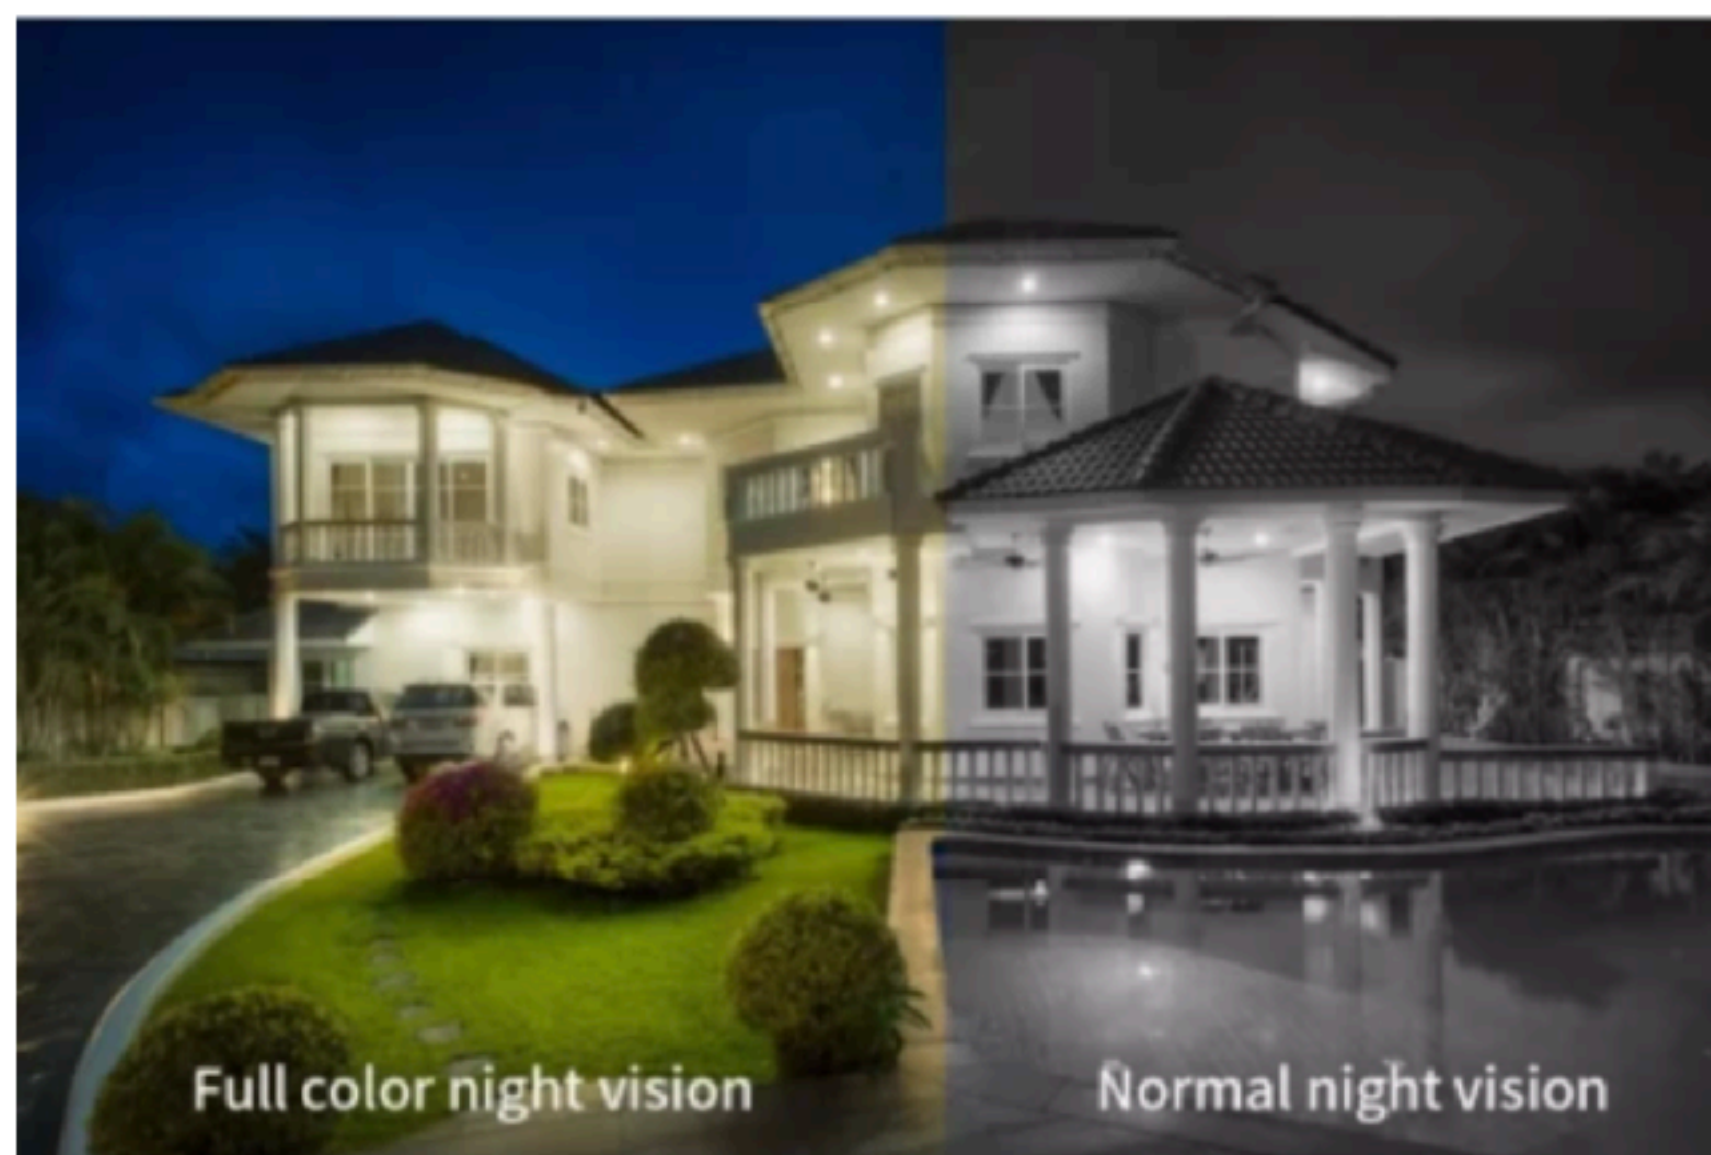

- 8pcs 5MP HD Cam;
- Supports ONVIF;
- Supports 2D/3D noise reduction;
- Advanced H.265 video compression technology
- Ultra-low bit rate
- High-definition image quality
- Intelligent - infrared sensors for day or night - full color multiple modes
- Supports two-way audio
  - Each camera is equipped with mic and speaker for remote two-way communication
- Support P2P, phone alarm push
- Expandable up to 2 Terra-byte of storage